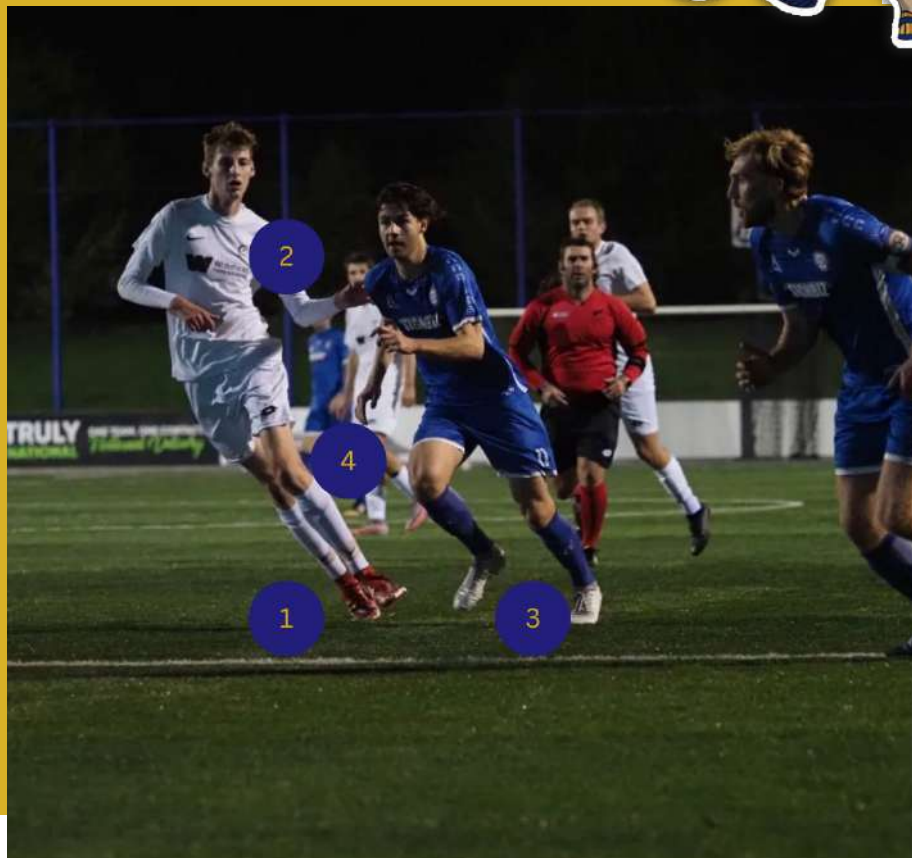

A: Nelson Suburbs

Q: Toughest individual player you've played against and why?

A: Ravel Morrison

Q: If you could go to dinner with any 3 people (past or present), who would it be?

A: Rickey Gervais, Marc Ellis, Tiger Woods

Q: What non-football accomplishment are you most proud of?

A: My Daughter

SPOT THE BALL COMPETITION

**Do you know where in the photo the ball is?
1, 2, 3 or 4?**

Answer on the chants page

Photo courtesy of Jim Watts photography