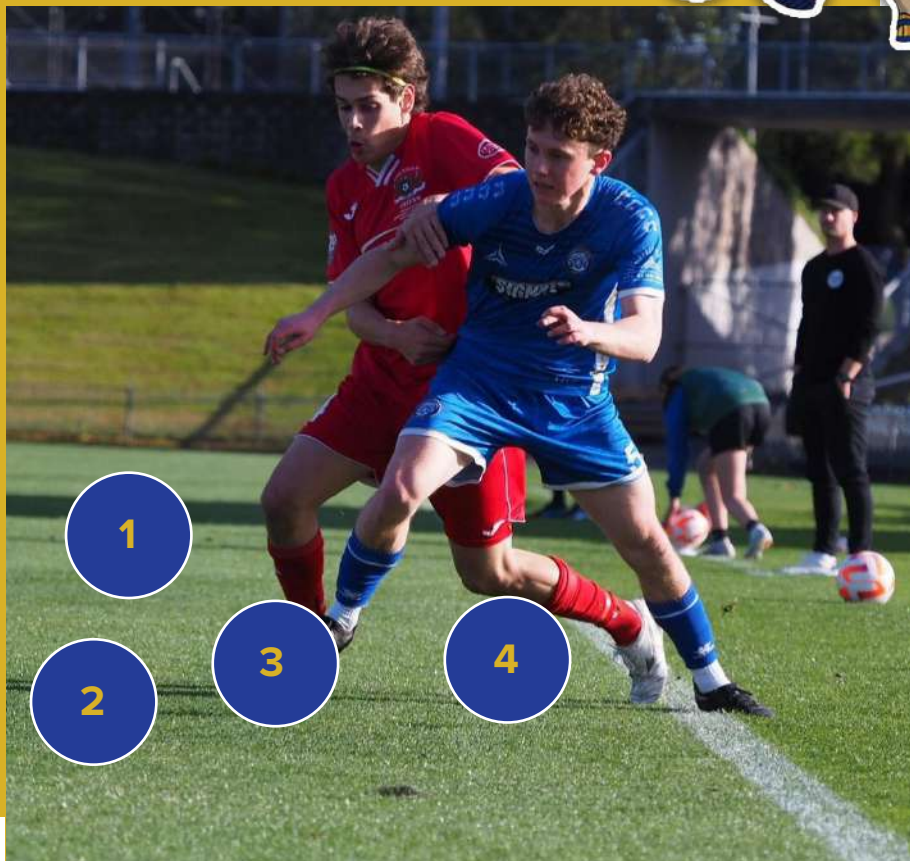

SPOT THE BALL COMPETITION

**Do you know where in the photo the ball is?
1, 2, 3 or 4?**

Answer on the chants page

Photo courtesy of Jim Watts photography